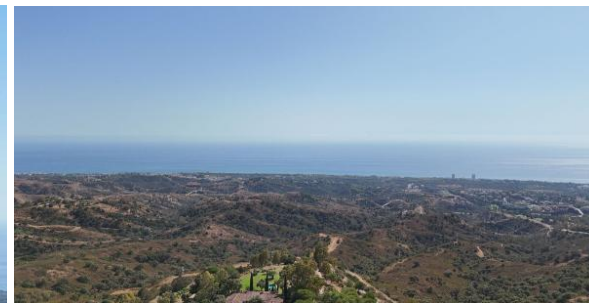

Terrain - Terrain, La Mairena, Marbella

Ref: R5317582 - 2.010.000 €

beds: 59494

plot: 59494m2

, La Mairena, Costa del Sol. Garden/Plot 59494 m². Setting : Close To Golf, Close To Shops, Close To Town, Close To Schools, Close To Forest. Orientation : South.
Views : Sea, Mountain, Panoramic, Forest.