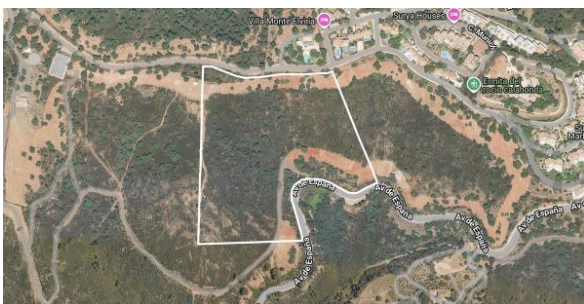

Terrain - Terrain, La Mairena, Marbella

Ref: R5317582 - 2.010.000 €

beds: 59494

plot: 59494m2

, La Mairena, Costa del Sol. Garden/Plot 59494 m². Setting : Close To Golf, Close To Shops, Close To Town, Close To Schools, Close To Forest. Orientation : South.
Views : Sea, Mountain, Panoramic, Forest.