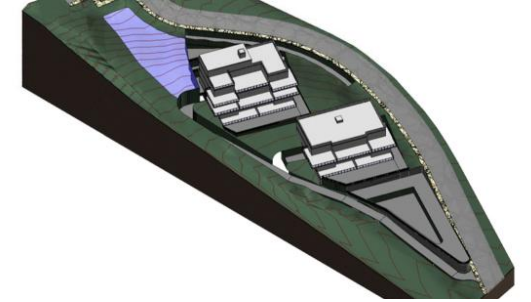

Участок - Жилой, La Mairena, Marbella

Ref: R3848254 - 1.500.000 €

beds: 1704

built: 1704m²

plot: 4446m²

Investment plot of 4.446m² with buildable 1.704,06m² and maximum of 20 units. Residential Plot, La Mairena, Costa del Sol. Garden/Plot 4446 m². Setting : Suburban, Country, Mountain Pueblo, Close To Golf, Close To Sea, Close To Town, Close To Schools, Urbanisation. Orientation : East, South, South West. Condition : New Construction. Views : Sea, Mountain, Panoramic. Utilities : Electricity, Drinkable Water.